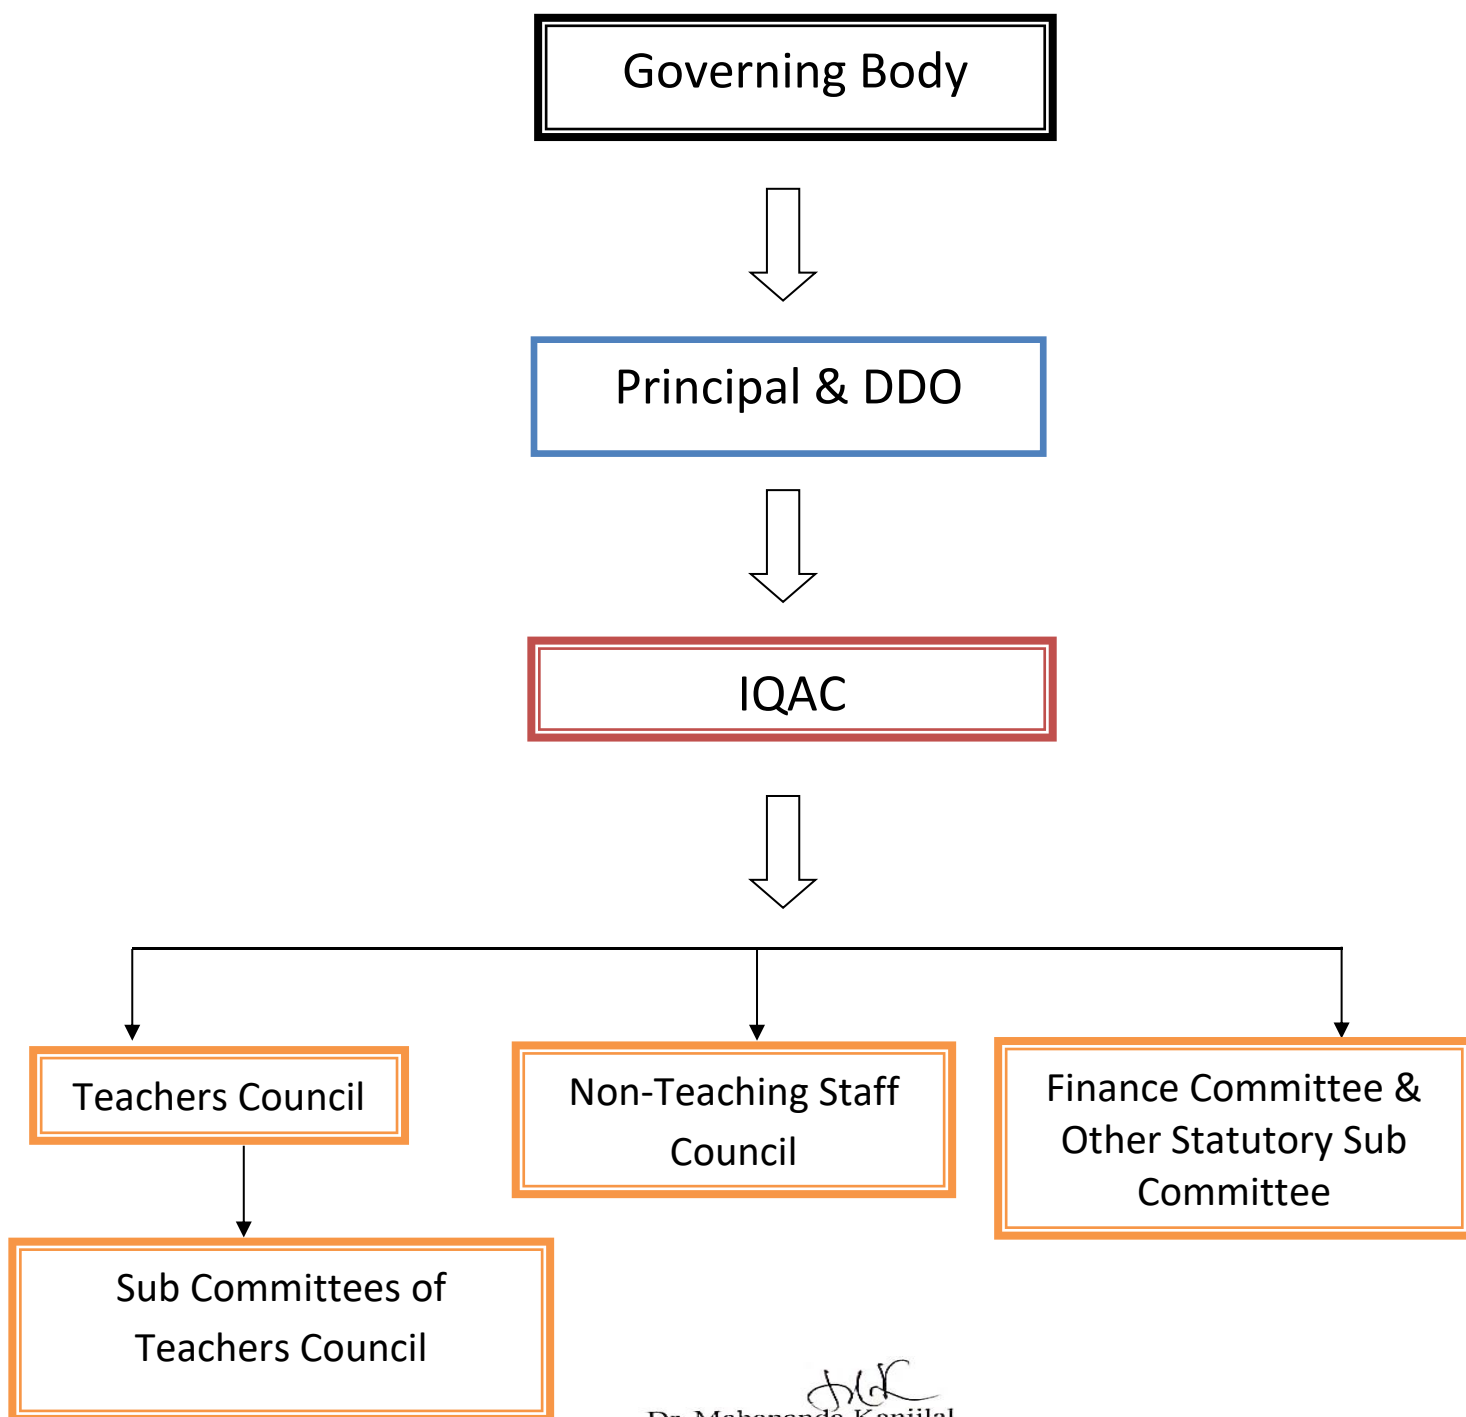

DURGAPUR WOMEN'S COLLEGE

Affiliated to Kazi Nazarul University

Mahatma Gandhi Road, Durgapur, W.B. 713209

e-mail : durgapurwomenscollege@gmail.com

Administrative setup

The organisational structure of the Institution is presented below.

Dr. Mahananda Kanjilal
Principal
Durgapur Women's College

DURGAPUR WOMEN'S COLLEGE

Affiliated to Kazi Nazarul University
Mahatma Gandhi Road, Durgapur, W.B. 713209
e-mail : durgapurwomenscollege@gmail.com

The Governing Body of the College consists of the President, Government nominee, University nominees, Teachers' representatives, Non-teaching staff representative and the Principal as the ex-officio secretary.

Dr. Mahananda Kanjilal
Principal
Durgapur Women's College