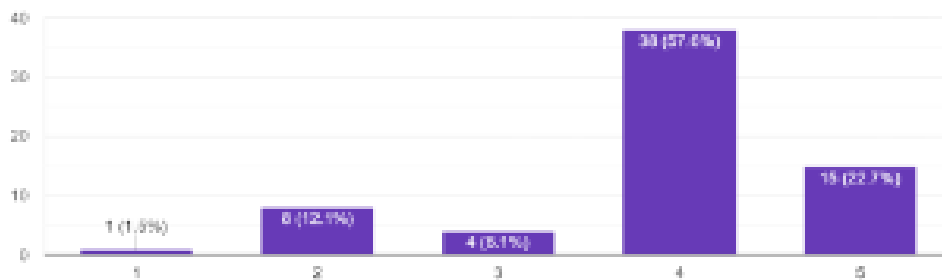

DURGAPUR WOMEN'S COLLEGE

Affiliated to Kazi Nazarul University

Mahatma Gandhi Road, Durgapur, W.B. 713209

e-mail : durgapurwomenscollege@gmail.com

The syllabus includes a relevant and updated list of reference and text books

[Copy](#)

66 responses