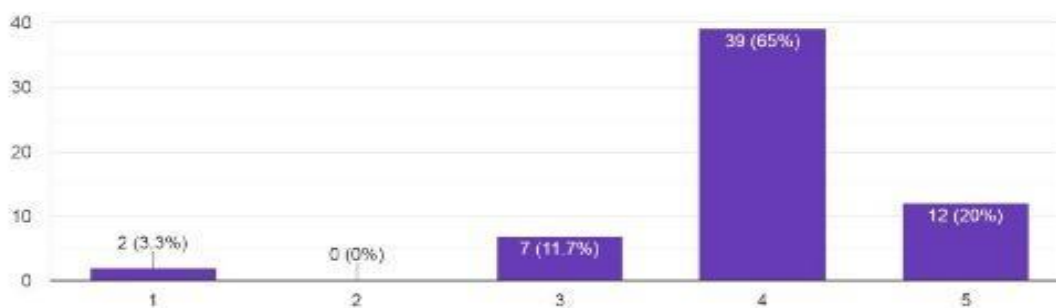

DURGAPUR WOMEN'S COLLEGE

Affiliated to Kazi Nazarul University
Mahatma Gandhi Road, Durgapur, W.B. 713209
e-mail : durgapurwomenscollege@gmail.com

FACULTY

Faculty Feedback On Curriculum

Current curriculum is updated and includes new trends/advances in the respective field

60 responses