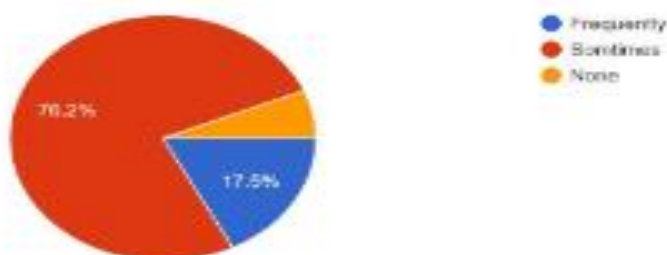

58 responses

I feel honoured to be part of this college as an Alumni :

58 responses

I have visited college after finishing my studies there.

58 responses

Dr. Mahananda Kanjilal
Principal
Durgapur Women's College