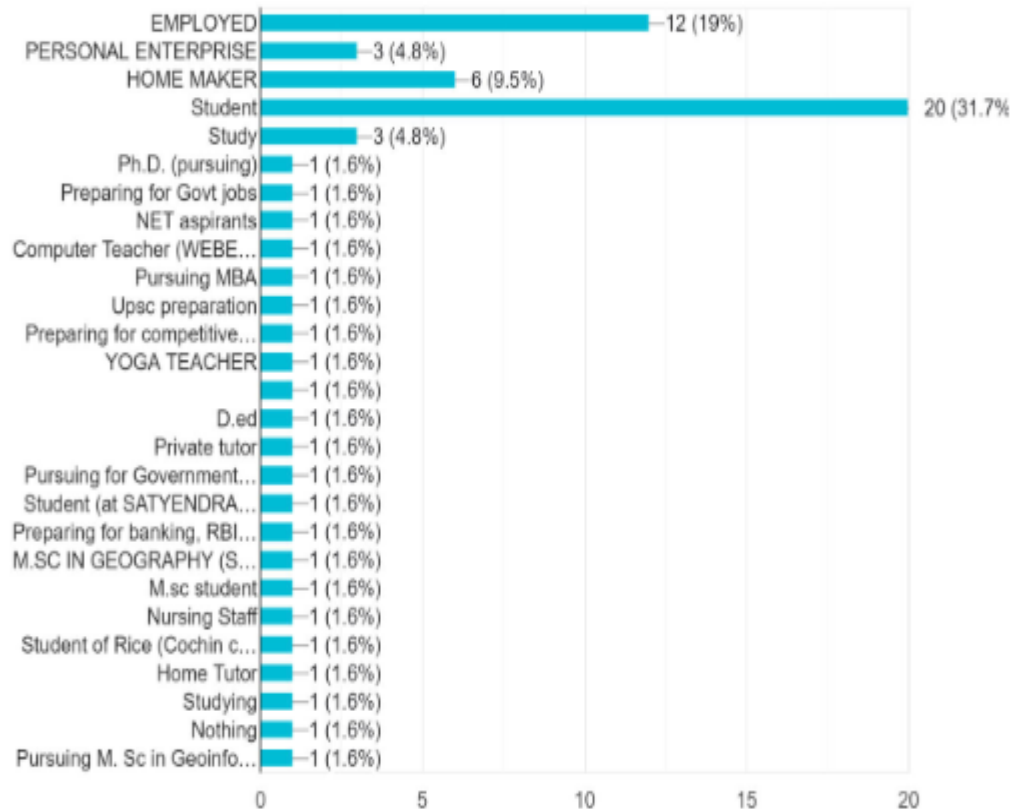

DURGAPUR WOMEN'S COLLEGE

Affiliated to Kazi Nazarul University

Mahatma Gandhi Road, Durgapur, W.B. 713209

e-mail : durgapurwomenscollege@gmail.com

Present Occupation :

63 responses

Dr. Mahananda Kanjilal
Principal
Durgapur Women's College