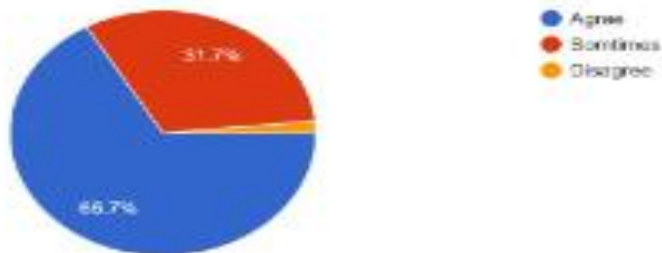

58 responses

I feel honoured to be part of this college as an Alumni :

58 responses

I have visited college after finishing my studies there.

58 responses

Dr. Mahananda Kanjilal
Principal
Durgapur Women's College