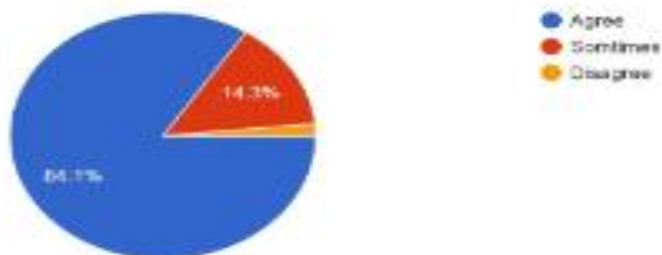

58 responses

I feel honoured to be part of this college as an Alumni :

58 responses

I have visited college after finishing my studies there.

58 responses

Dr. Mahananda Kanjilal
Principal
Durgapur Women's College