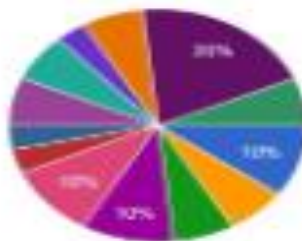

DURGAPUR WOMEN'S COLLEGE

Affiliated to Kazi Nazarul University

Mahatma Gandhi Road, Durgapur, W.B. 713209

e-mail : durgapurwomenscollege@gmail.com

Faculty feedback Analysis

Department

30 responses