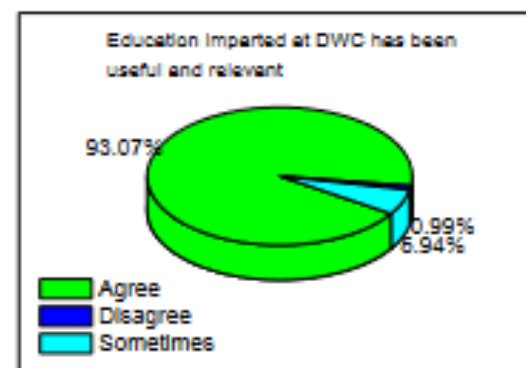

DURGAPUR WOMEN'S COLLEGE

Affiliated to Kazi Nazarul University

Mahatma Gandhi Road, Durgapur, W.B. 713209

e-mail : durgapurwomenscollege@gmail.com

Dr. Mahananda Kanjilal
Principal
Durgapur Women's College