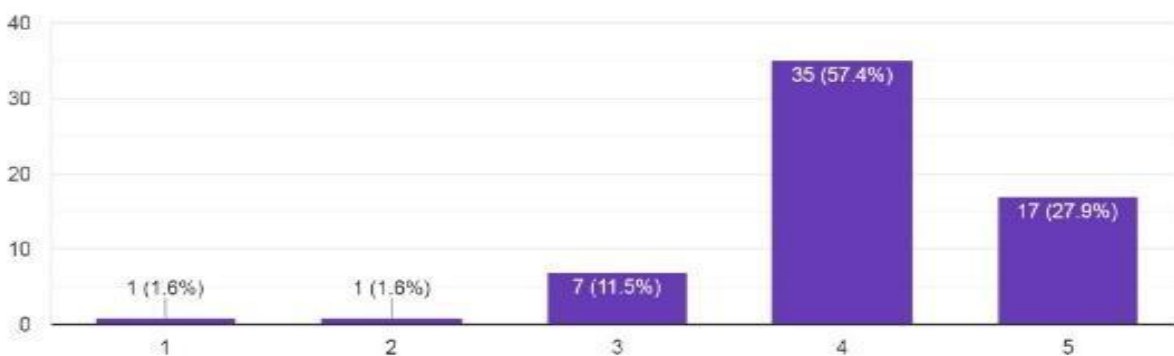

Outcomes and Objectives of the Programs and courses are properly defined in the curriculum

61 responses