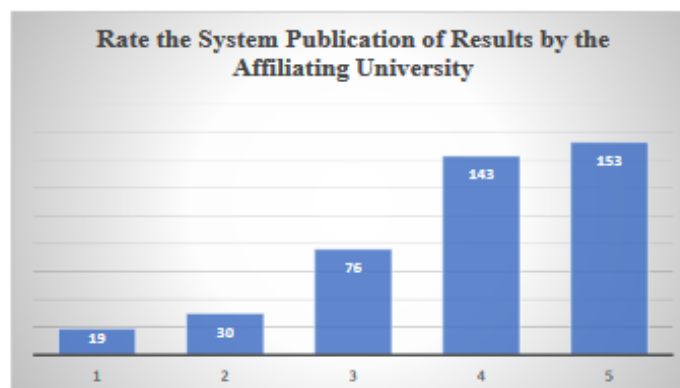

DURGAPUR WOMEN'S COLLEGE

Affiliated to Kazi Nazarul University
Mahatma Gandhi Road, Durgapur, W.B. 713209
e-mail : durgapurwomenscollege@gmail.com

Dr. Mahananda Kanjilal
Principal
Durgapur Women's College