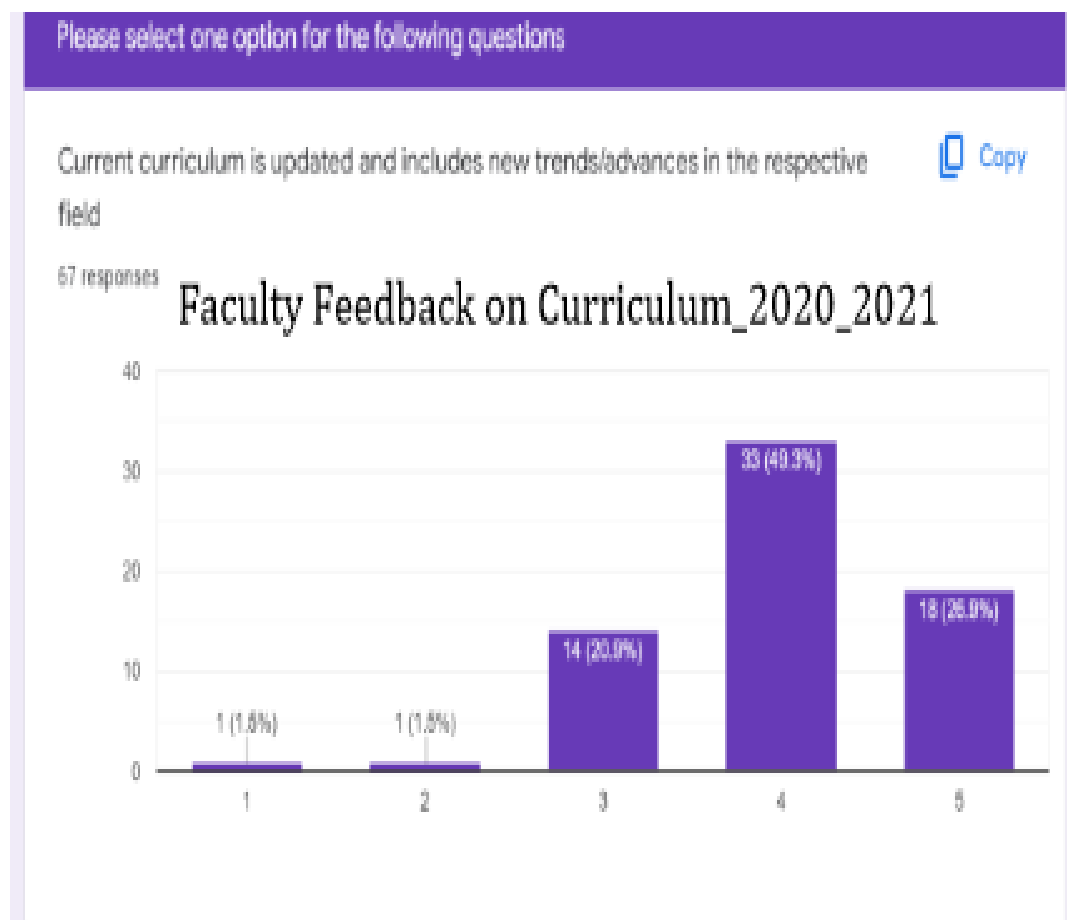

DURGAPUR WOMEN'S COLLEGE

Affiliated to Kazi Nazarul University
Mahatma Gandhi Road, Durgapur, W.B. 713209
e-mail : durgapurwomenscollege@gmail.com

Analysis of Faculty Feedback 2020-21

Dr. Mahananda Kanjilal
Principal
Durgapur Women's College