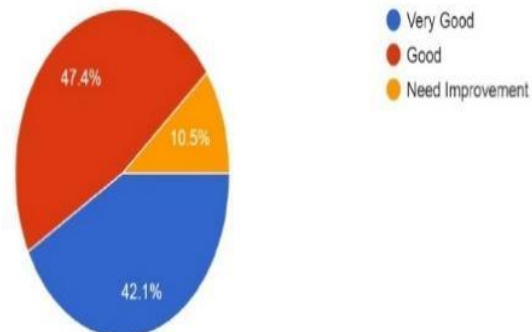

Dr. Mahananda Kanjilal
Principal
Durgapur Women's College