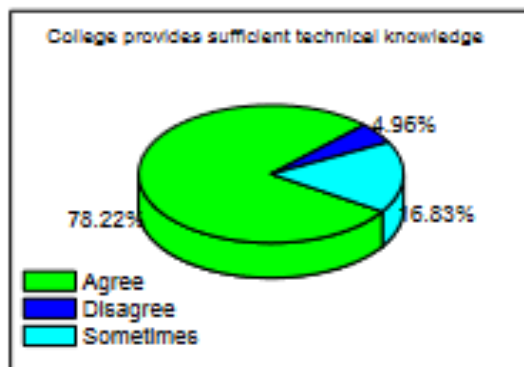

DURGAPUR WOMEN'S COLLEGE

Affiliated to Kazi Nazarul University

Mahatma Gandhi Road, Durgapur, W.B. 713209

e-mail : durgapurwomenscollege@gmail.com

Dr. Mahananda Kanjilal
Principal
Durgapur Women's College