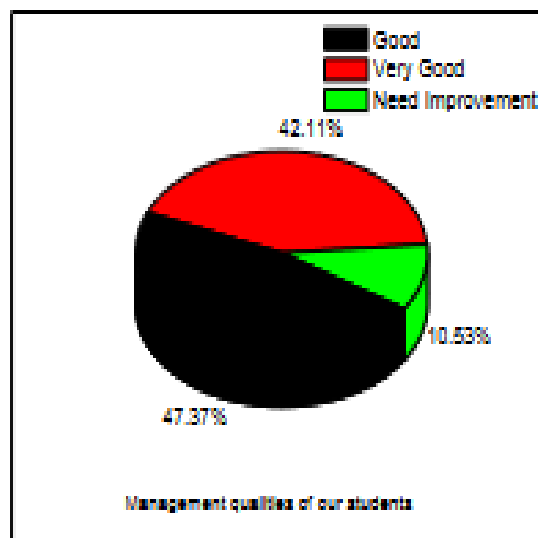

DURGAPUR WOMEN'S COLLEGE

Affiliated to Kazi Nazarul University

Mahatma Gandhi Road, Durgapur, W.B. 713209

e-mail : durgapurwomenscollege@gmail.com

Dr. Mahananda Kanjilal
Principal
Durgapur Women's College