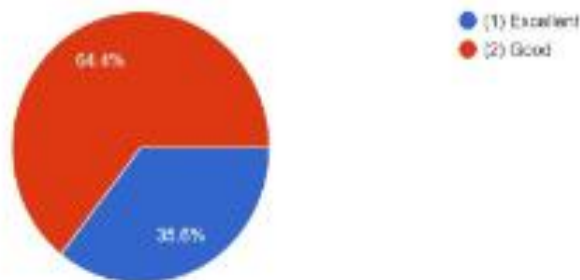

DURGAPUR WOMEN'S COLLEGE

Affiliated to Kazi Nazarul University

Mahatma Gandhi Road, Durgapur, W.B. 713209

e-mail : durgapurwomenscollege@gmail.com

your opinion on Course delivery pattern by the faculty members in the class

73 responses

The whole portion of the syllabus is completed on time

73 responses