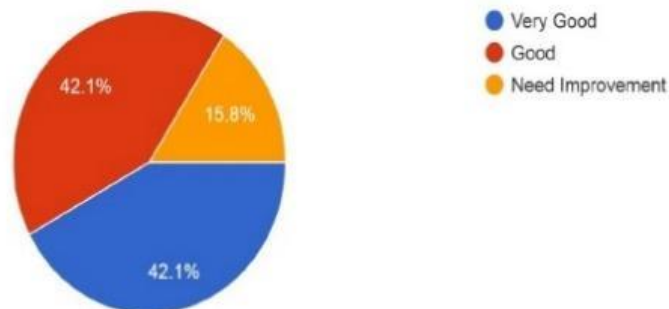

How would you rate the technical skills of our students?

19 responses

How would you rate the communication skills of our college graduates?

19 responses

Dr. Mahananda Kanjilal
Principal
Durgapur Women's College