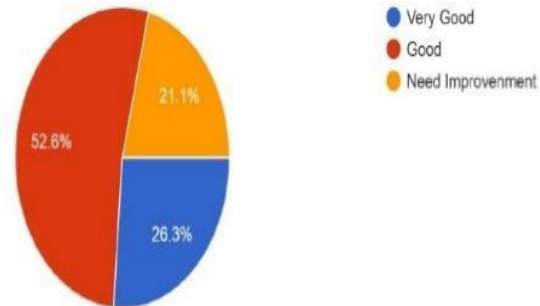

DURGAPUR WOMEN'S COLLEGE

Affiliated to Kazi Nazarul University

Mahatma Gandhi Road, Durgapur, W.B. 713209

e-mail : durgapurwomenscollege@gmail.com

How would you rate the problem solving skills of our students in respect to industry requirements?

19 responses

How would you rate the innovativeness of our students in respect to industry requirements?

19 responses