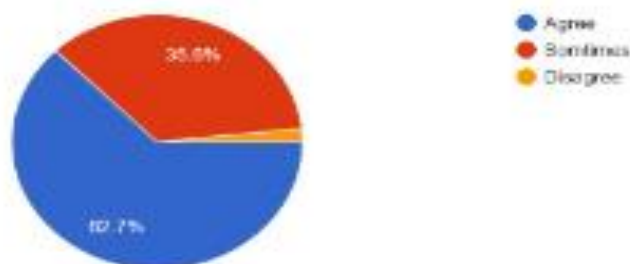

59 responses

I am willing to contributes to the development of the college:

59 responses

College handles students grievances properly :

59 responses

Dr. Mahananda Kanjilal
Principal
Durgapur Women's College