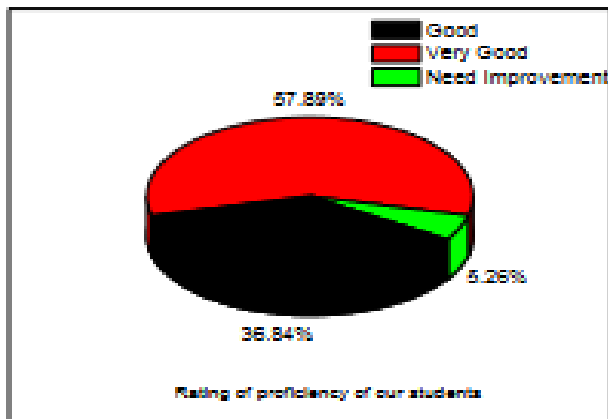

DURGAPUR WOMEN'S COLLEGE

Affiliated to Kazi Nazarul University

Mahatma Gandhi Road, Durgapur, W.B. 713209

e-mail : durgapurwomenscollege@gmail.com

Employer Feedback (2020-2021)

Dr. Mahananda Kanjilal
Principal
Durgapur Women's College