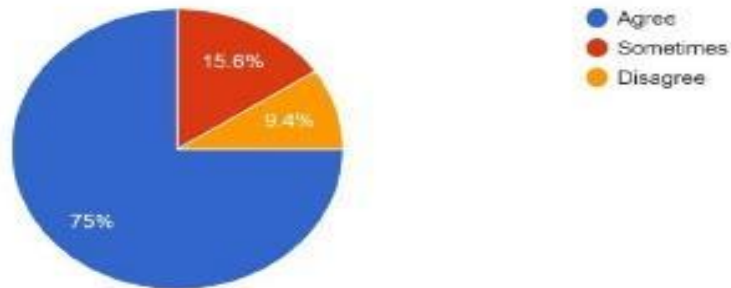

— (0377)

The Curriculum helped you to acquire critical thinking and problem solving skills

32 responses

The syllabi and teaching were relevant and helpful in your higher studies.

32 responses

The course Curriculum helped you to develop the habit of experiential learning through practical training.