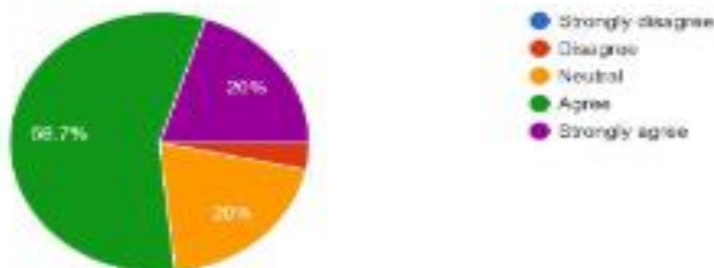

The Skill Enhancement Course helps in developing personality by inculcating soft skills, life and employability skills ?

30 responses