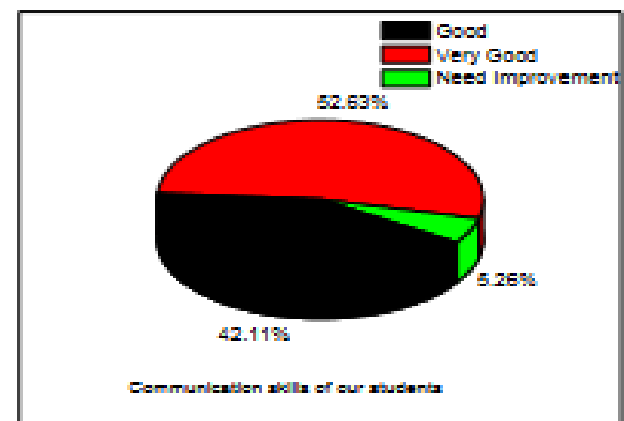

DURGAPUR WOMEN'S COLLEGE

Affiliated to Kazi Nazarul University

Mahatma Gandhi Road, Durgapur, W.B. 713209

e-mail : durgapurwomenscollege@gmail.com

Employer Feedback (2020-2021)

Dr. Mahananda Kanjilal
Principal
Durgapur Women's College