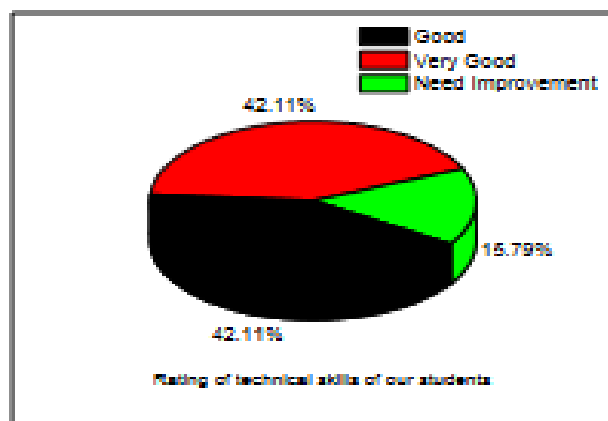

DURGAPUR WOMEN'S COLLEGE

Affiliated to Kazi Nazarul University

Mahatma Gandhi Road, Durgapur, W.B. 713209

e-mail : durgapurwomenscollege@gmail.com

Employer Feedback (2020-2021)

Dr. Mahananda Kanjilal
Principal
Durgapur Women's College