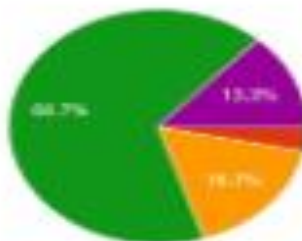

Aims and objectives of the syllabi are well defined ?

30 responses

Dr. Mahananda Kanjilal
Principal
Durgapur Women's College