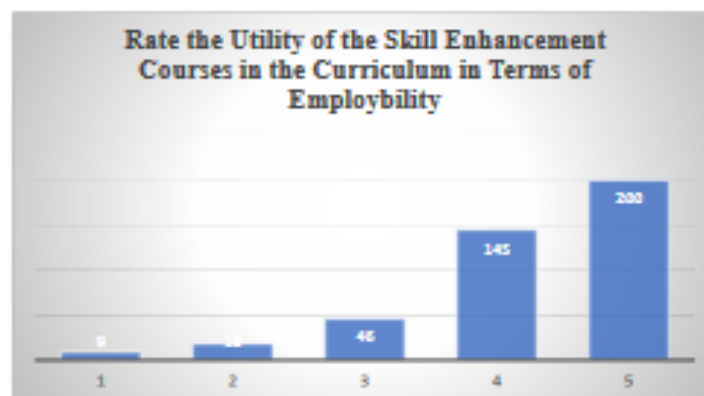

DURGAPUR WOMEN'S COLLEGE

Affiliated to Kazi Nazarul University
Mahatma Gandhi Road, Durgapur, W.B. 713209
e-mail : durgapurwomenscollege@gmail.com

Analysis of Student Feedback 2020-21

STUDENT FEEDBACK ON CURRICULUM 2020-21

(All Responses are In on a 5 Point Scale Where 5 Expresses the Highest Degree of Satisfaction)

Dr. Mahananda Kanjilal
Principal
Durgapur Women's College