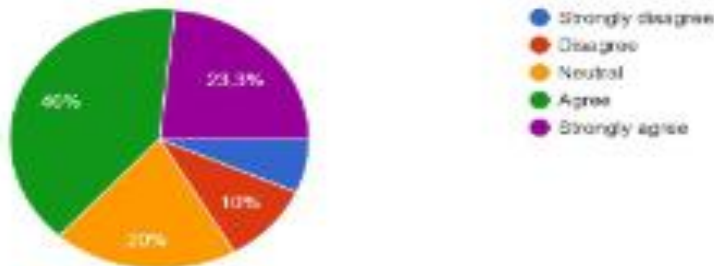

e-mail : durgapurwomenscollege@gmail.com

— (0077)

Teachers get adequate time for the completion of syllabus during the year/semester ?

30 responses

Curriculum is skill oriented and develops innovative thinking ?