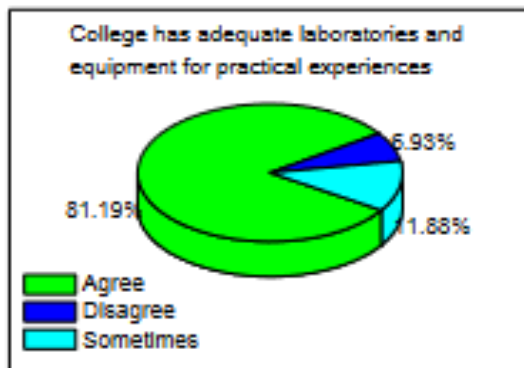

DURGAPUR WOMEN'S COLLEGE

Affiliated to Kazi Nazarul University

Mahatma Gandhi Road, Durgapur, W.B. 713209

e-mail : durgapurwomenscollege@gmail.com

Dr. Mahananda Kanjilal
Principal
Durgapur Women's College