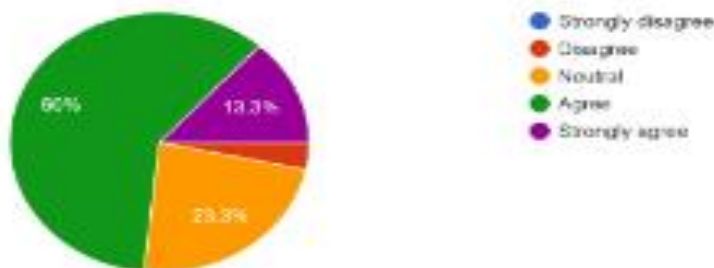

Dr. Mahananda Kanjilal
Principal
Durgapur Women's College