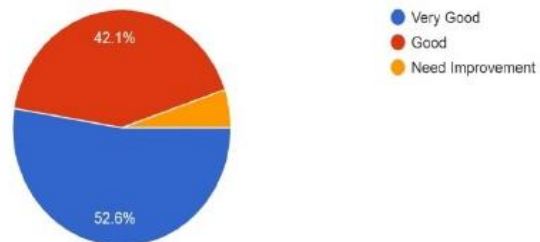

19 responses

How would you rate the communication skills of our college graduates?

19 responses

In addition to the subject knowledge, the curriculum helped you to develop your presentation skills, communication skills and ability to work in teams.