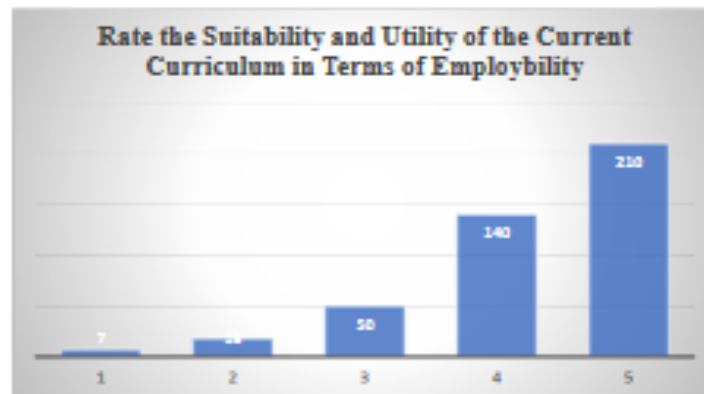

DURGAPUR WOMEN'S COLLEGE

Affiliated to Kazi Nazarul University
Mahatma Gandhi Road, Durgapur, W.B. 713209
e-mail : durgapurwomenscollege@gmail.com

Analysis of Student Feedback 2020-21

STUDENT FEEDBACK ON CURRICULUM 2020-21

(All Responses are In on a 5 Point Scale Where 5 Expresses the Highest Degree of Satisfaction)

Dr. Mahananda Kanjilal
Principal
Durgapur Women's College