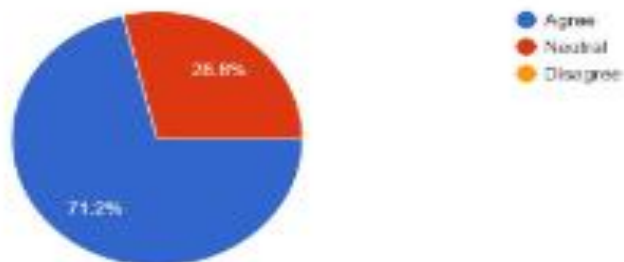

59 responses

I am willing to contributes to the development of the college:

59 responses

College handles students grievances properly :

59 responses

Dr. Mahananda Kanjilal
Principal
Durgapur Women's College