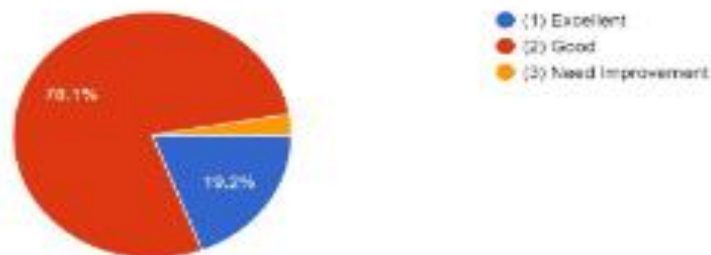

Were you provided with a Teaching plan at the beginning of each semester?

73 responses