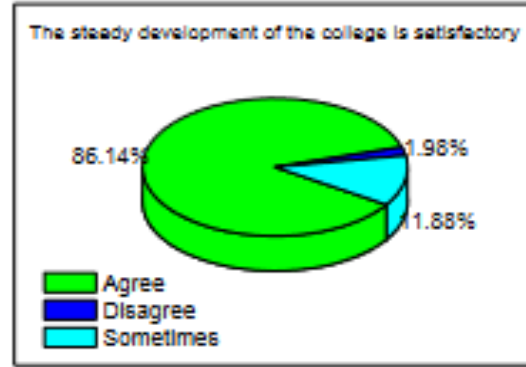

DURGAPUR WOMEN'S COLLEGE

Affiliated to Kazi Nazarul University

Mahatma Gandhi Road, Durgapur, W.B. 713209

e-mail : durgapurwomenscollege@gmail.com

Dr. Mahananda Kanjilal
Principal
Durgapur Women's College