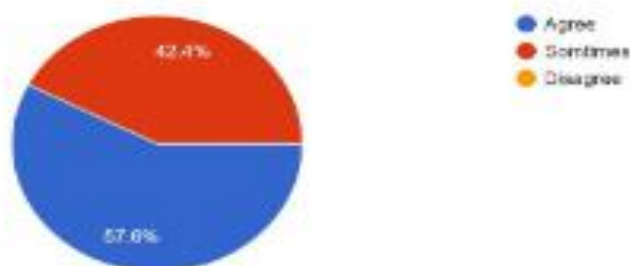

59 responses

I am willing to contributes to the development of the college:

59 responses

College handles students grievances properly :

59 responses

Dr. Mahananda Kanjilal
Principal
Durgapur Women's College