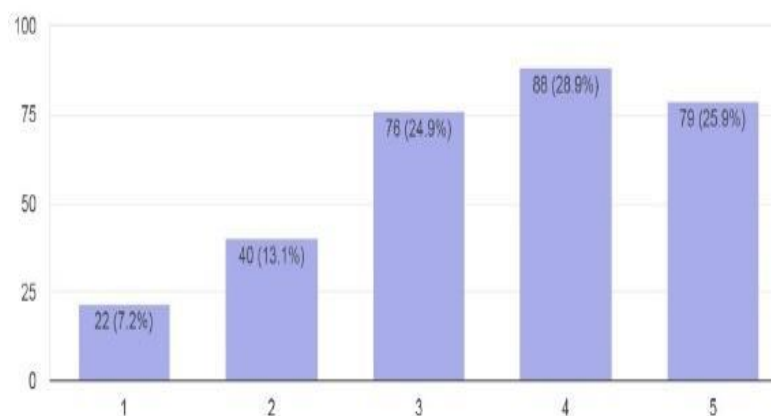

ate the system of Continuous Evaluation/Internal Assessment and End Semester Examination as
dopted by the University

15 responses

ate the system of the publication of the results by the University

15 responses