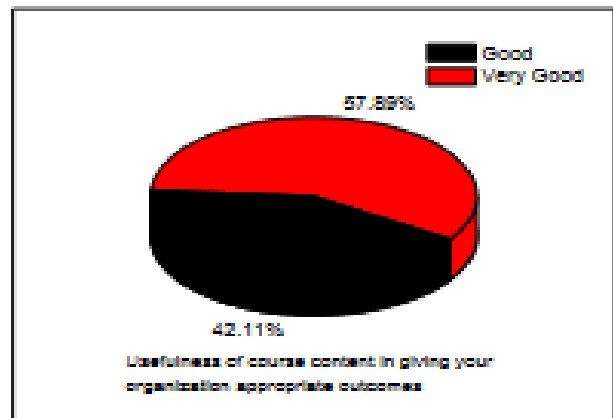

DURGAPUR WOMEN'S COLLEGE

Affiliated to Kazi Nazarul University

Mahatma Gandhi Road, Durgapur, W.B. 713209

e-mail : durgapurwomenscollege@gmail.com

Employer Feedback (2020-2021)

Dr. Mahananda Kanjilal
Principal
Durgapur Women's College