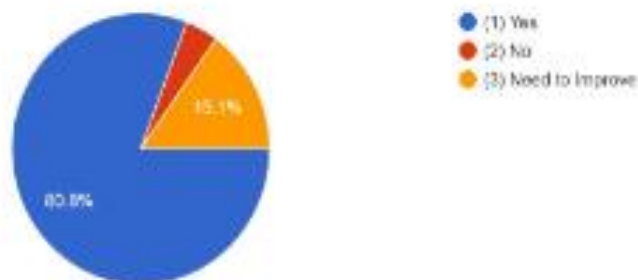

73 responses

Satisfied with the usage of teaching aids and ICT in the class by faculty to facilitate teaching

73 responses

Dr. Mahananda Kanjilal
Principal
Durgapur Women's College

DURGAPUR WOMEN'S COLLEGE