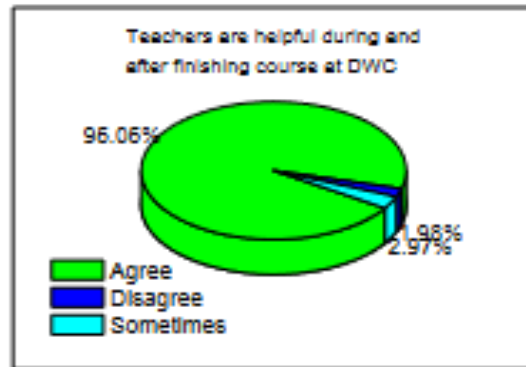

DURGAPUR WOMEN'S COLLEGE

Affiliated to Kazi Nazarul University

Mahatma Gandhi Road, Durgapur, W.B. 713209

e-mail : durgapurwomenscollege@gmail.com

Dr. Mahananda Kanjilal
Principal
Durgapur Women's College