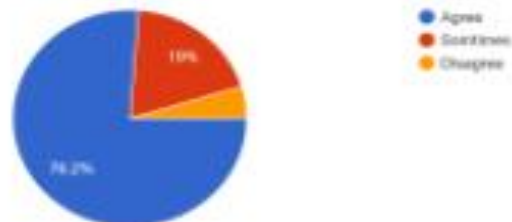

63 responses

In addition to the subject knowledge, the curriculum helped you to develop your presentation skills, communication skills and ability to work in teams:

63 responses

The Curriculum helped you to acquire critical thinking and problem solving skills: