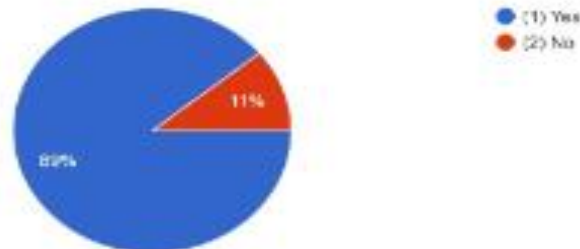

DURGAPUR WOMEN'S COLLEGE

Affiliated to Kazi Nazarul University

Mahatma Gandhi Road, Durgapur, W.B. 713209

e-mail : durgapurwomenscollege@gmail.com

Are the aims and objectives of the syllabi well defined ?

73 responses

The syllabus is need-based and focuses on contemporary developments

73 responses