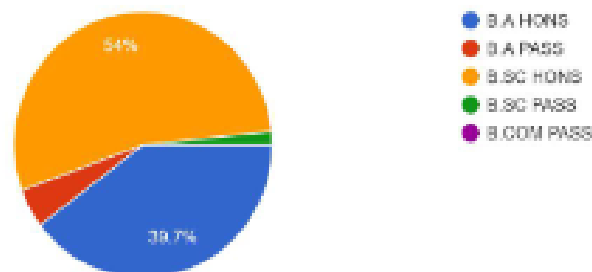

Alumni Feedback

ALUMNI FEEDBACK

Year of Passing out :

58 responses

Department :

58 responses

Dr. Mahananda Kanjilal
Principal
Durgapur Women's College

DURGAPUR WOMEN'S COLLEGE