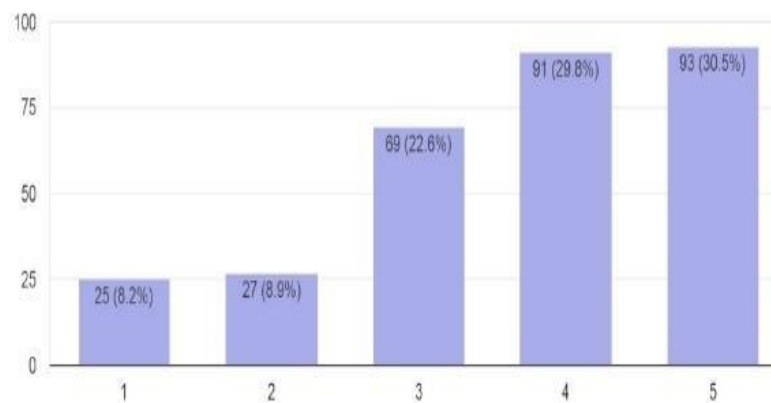

ate the system of Continuous Evaluation/Internal Assessment and End Semester Examination as
dopted by the University

15 responses

ate the system of the publication of the results by the University

15 responses