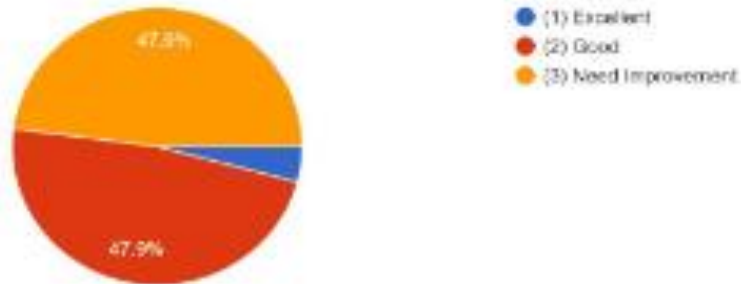

DURGAPUR WOMEN'S COLLEGE

Affiliated to Kazi Nazarul University

Mahatma Gandhi Road, Durgapur, W.B. 713209

e-mail : durgapurwomenscollege@gmail.com

Rate the college infrastructure(canteen and washroom)?

78 responses

Rate the college infrastructure(canteen and washroom)?

78 responses