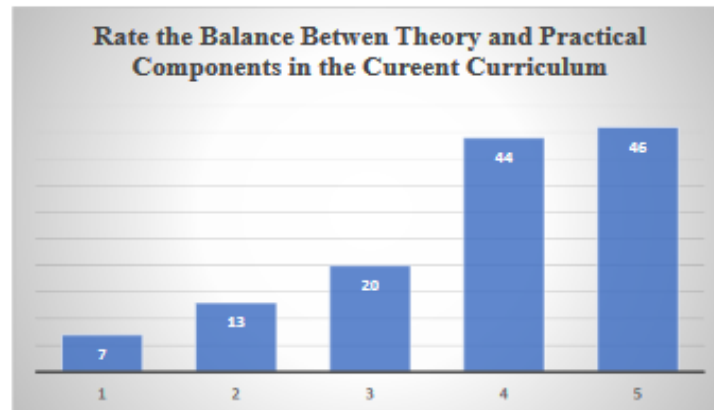

DURGAPUR WOMEN'S COLLEGE

Affiliated to Kazi Nazarul University
Mahatma Gandhi Road, Durgapur, W.B. 713209
e-mail : durgapurwomenscollege@gmail.com

Dr. Mahananda Kanjilal
Principal
Durgapur Women's College