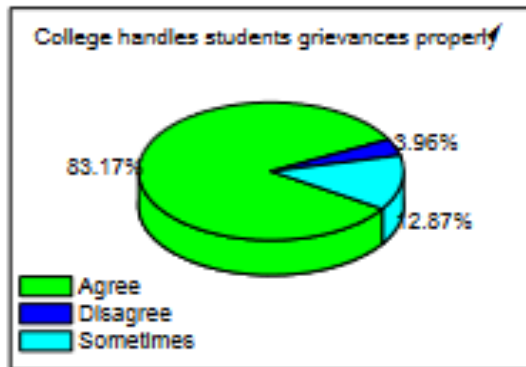

DURGAPUR WOMEN'S COLLEGE

Affiliated to Kazi Nazarul University

Mahatma Gandhi Road, Durgapur, W.B. 713209

e-mail : durgapurwomenscollege@gmail.com

Dr. Mahananda Kanjilal
Principal
Durgapur Women's College