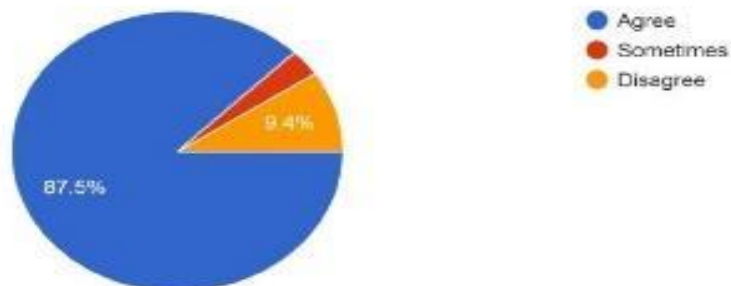

— (0377)

The Curriculum helped you to acquire critical thinking and problem solving skills

32 responses

The syllabi and teaching were relevant and helpful in your higher studies.

32 responses

The course Curriculum helped you to develop the habit of experiential learning through practical training.