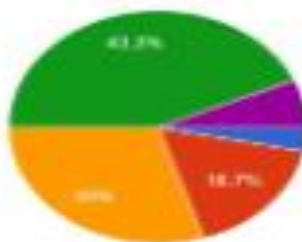

Designation

30 responses