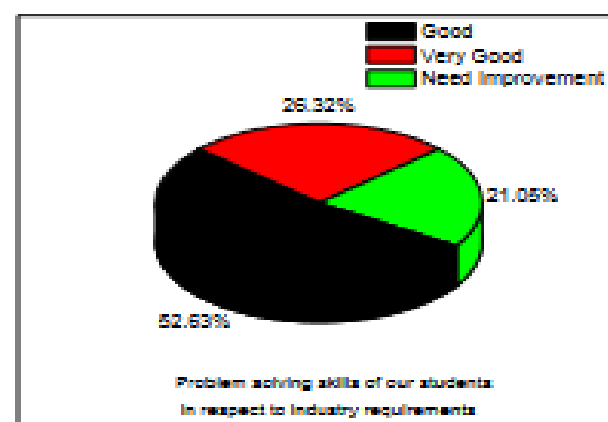

DURGAPUR WOMEN'S COLLEGE

Affiliated to Kazi Nazarul University

Mahatma Gandhi Road, Durgapur, W.B. 713209

e-mail : durgapurwomenscollege@gmail.com

Employer Feedback (2020-2021)

Dr. Mahananda Kanjilal
Principal
Durgapur Women's College