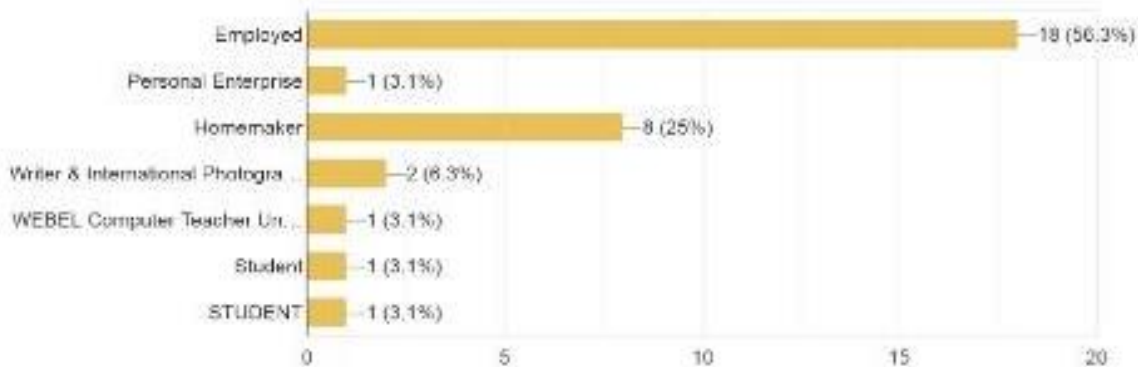

Present Occupation :

32 responses