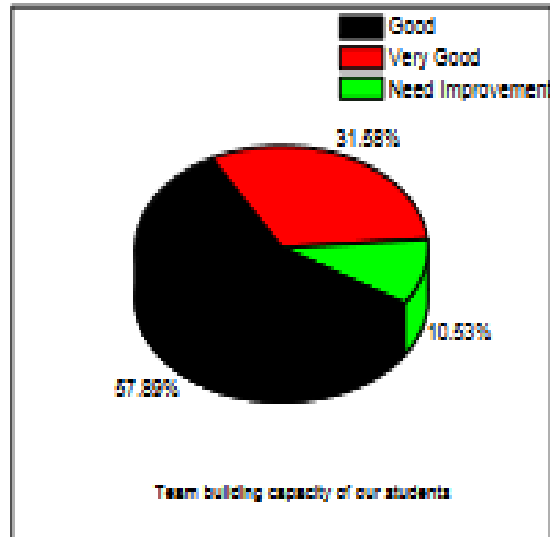

DURGAPUR WOMEN'S COLLEGE

Affiliated to Kazi Nazarul University

Mahatma Gandhi Road, Durgapur, W.B. 713209

e-mail : durgapurwomenscollege@gmail.com

Dr. Mahananda Kanjilal
Principal
Durgapur Women's College