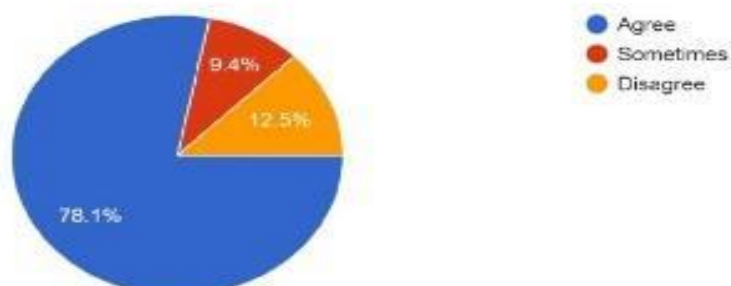

Dr. Mahananda Kanjilal
Principal
Durgapur Women's College