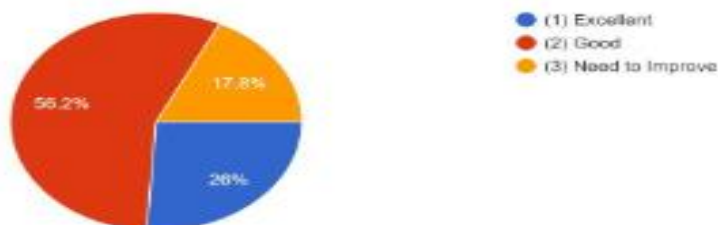

The College Campus is clean, green and eco- friendly
73 responses

The College environment is safe, secure, peaceful and harmonious
73 responses

Dr. Mahananda Kanjilal
Principal
Durgapur Women's College

DURGAPUR WOMEN'S COLLEGE