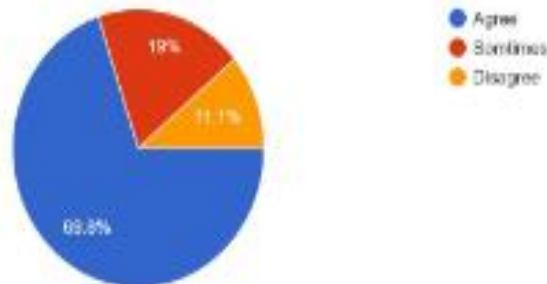

58 responses

Education imparted at DWC has been useful and relivant:

58 responses

Teachers are helpful during and after finising course at DWC:

58 responses

Dr. Mahananda Kanjilal
Principal
Durgapur Women's College