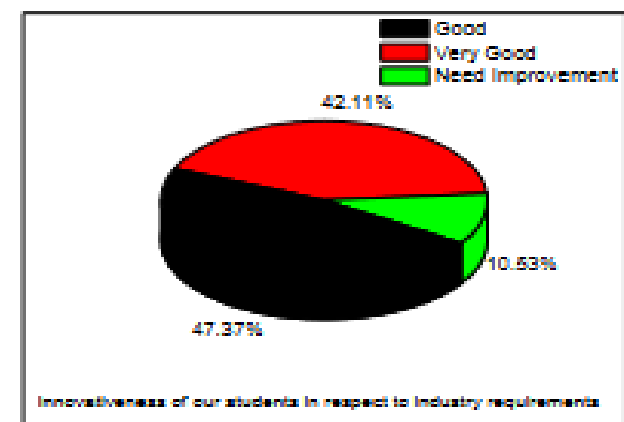

DURGAPUR WOMEN'S COLLEGE

Affiliated to Kazi Nazarul University

Mahatma Gandhi Road, Durgapur, W.B. 713209

e-mail : durgapurwomenscollege@gmail.com

Employer Feedback (2020-2021)

Dr. Mahananda Kanjilal
Principal
Durgapur Women's College