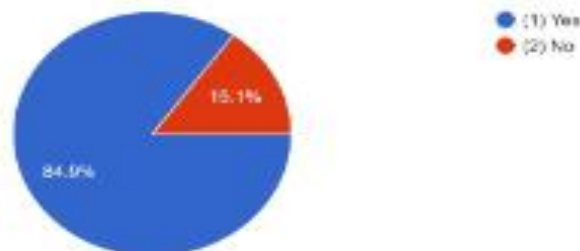

Dr. Mahananda Kanjilal
Principal
Durgapur Women's College