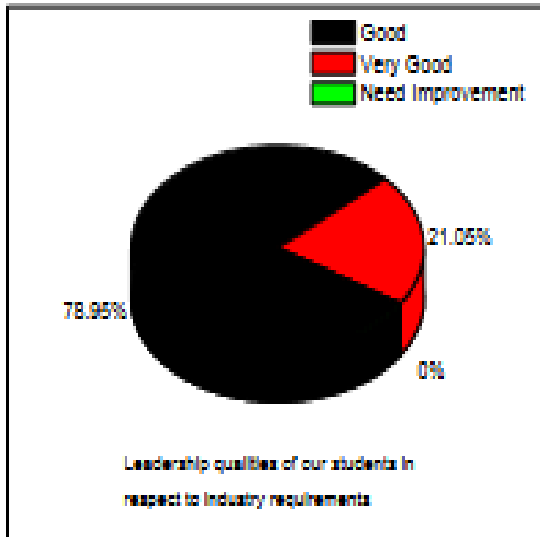

DURGAPUR WOMEN'S COLLEGE

Affiliated to Kazi Nazarul University

Mahatma Gandhi Road, Durgapur, W.B. 713209

e-mail : durgapurwomenscollege@gmail.com

Dr. Mahananda Kanjilal
Principal
Durgapur Women's College