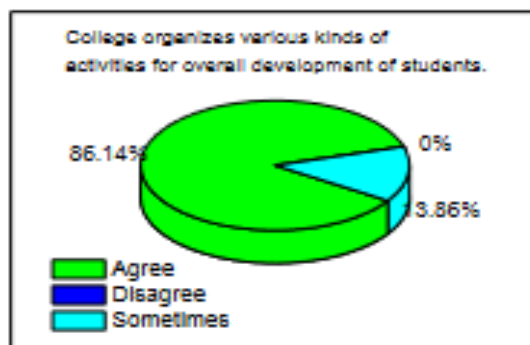

DURGAPUR WOMEN'S COLLEGE

Affiliated to Kazi Nazarul University

Mahatma Gandhi Road, Durgapur, W.B. 713209

e-mail : durgapurwomenscollege@gmail.com

Analysis of Alumni Feedback (2020-2021)

Dr. Mahananda Kanjilal
Principal
Durgapur Women's College