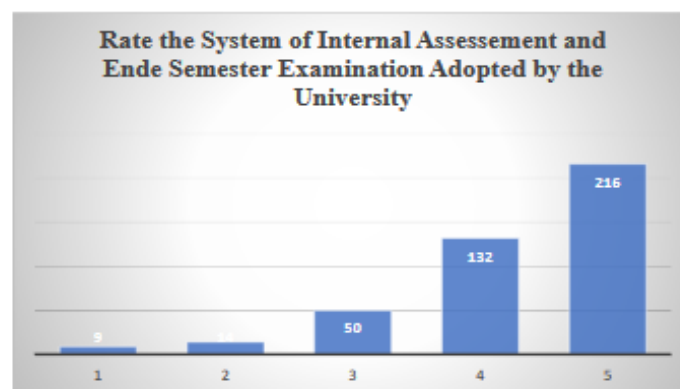

DURGAPUR WOMEN'S COLLEGE

Affiliated to Kazi Nazarul University
Mahatma Gandhi Road, Durgapur, W.B. 713209
e-mail : durgapurwomenscollege@gmail.com

Dr. Mahananda Kanjilal
Principal
Durgapur Women's College