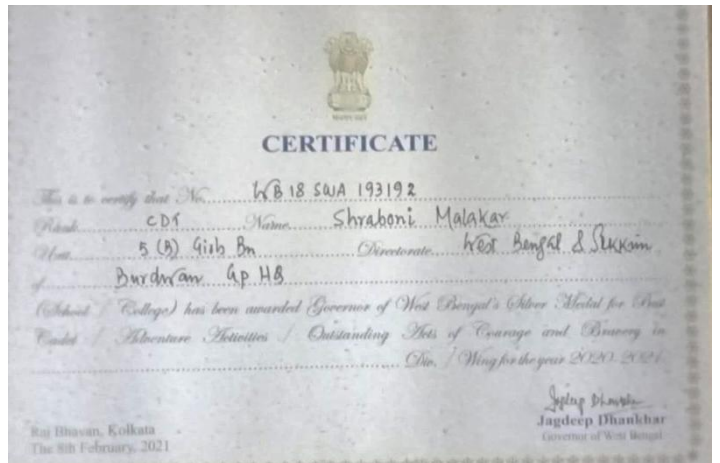

e-mail : durgapurwomenscollege@gmail.com

CAMP TRAINING PROGRAMME
DATE - 10-11 JUNE CAMP WEEK-14 MARCH - 23 MARCH 2022
5 BENGAL GIRLS BATTALION NCC, BURDWAN
(NCC GROUP - BURDWAN)

A - NCC
B - BACT VIEW-DNC
C - RCC
D - M.M.C

Day and Date	Period	Time	Coz	Code	Subject	Type	Place	Responsibility
D Day 14 MAR 2022 MONDAY	1	0800h-0830h	ALL	Roll	Collection of Nominal Roll	Prac	Reception Centre	Roll Call
	2	0830-0900	All	Breakfast	Breakfast			
	3	0900-1000	All	OA	Opening Address by Camp Commandant	OA	HALL	
	4	1005-1045	A	MR	Introduction to map and Conventional Sign	Prac	Ground	
			B	WT	Characteristics of 22 rifle	Prac	Ground	
			C	PAPER-111	Question Paper	Lec	Hall	
			D	PAPER IV	Question Paper	Lec	Hall	
	5	1050-1130	A	WT	Characteristics of 22 rifle	Lec	Hall	
			B	MR	Introduction to map and Conventional Sign	Prac	Ground	
			C	PAPER IV	Question Paper	Prac	Ground	
			D	PAPER-111	Question Paper	Lec	Hall	
	6	1130-1150		TEA-BREAK	TEA-BREAK	Lec	Hall	
	7	1150-1230	A	PAPER-111	Question Paper	TEA-BREAK		
			B	PAPER IV	Question Paper	Lec	Hall	
			C	MR	Introduction to map and Conventional Sign	Lec	Hall	
			D	WT	Characteristics of 22 rifle	Prac	Ground	
	8	1235-1305	A	PAPER IV	Question Paper	Prac	Ground	
			B	PAPER-111	Question Paper	Lec	Hall	
			C	WT	Characteristics of 22 rifle	Lec	Hall	
			D	MR	Introduction to map and Conventional Sign	Prac	Ground	
	9	1305-1400	All	Lunch	Lunch Break	Prac	Ground	
	10	1600-1700	All	Games	Respective sports/Games	Prac	Trg Area	

Year-July,2020-June,2021

2nd Position in Debate Ek Bharat Shrestha Bharat

Dr. Mahananda Kanjilal
Principal
Durgapur Women's College