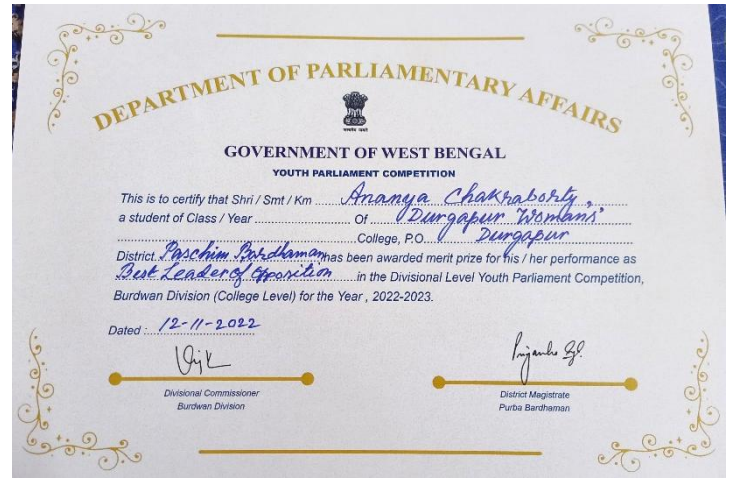

DURGAPUR WOMEN'S COLLEGE

Affiliated to Kazi Nazarul University

Mahatma Gandhi Road, Durgapur, W.B. 713209

e-mail : durgapurwomenscollege@gmail.com

Dr. Mahananda Kanjilal
Principal
Durgapur Women's College