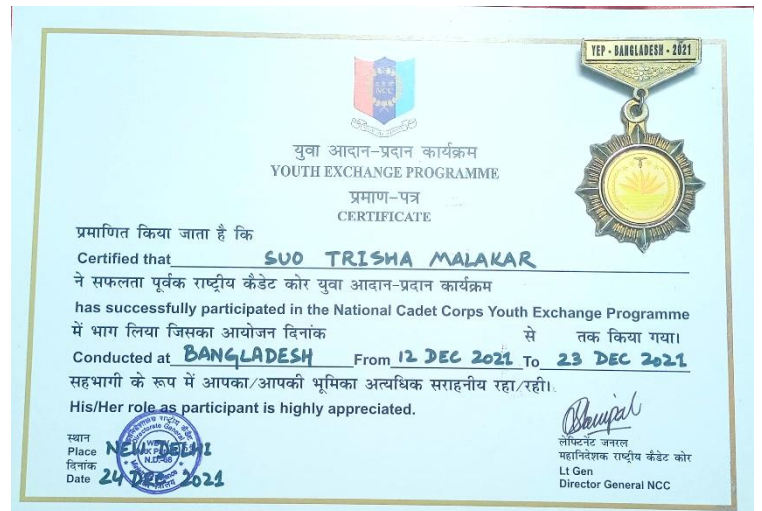

Youth Exchange Program Certificate

Dr. Mahananda Kanjilal
Principal
Durgapur Women's College