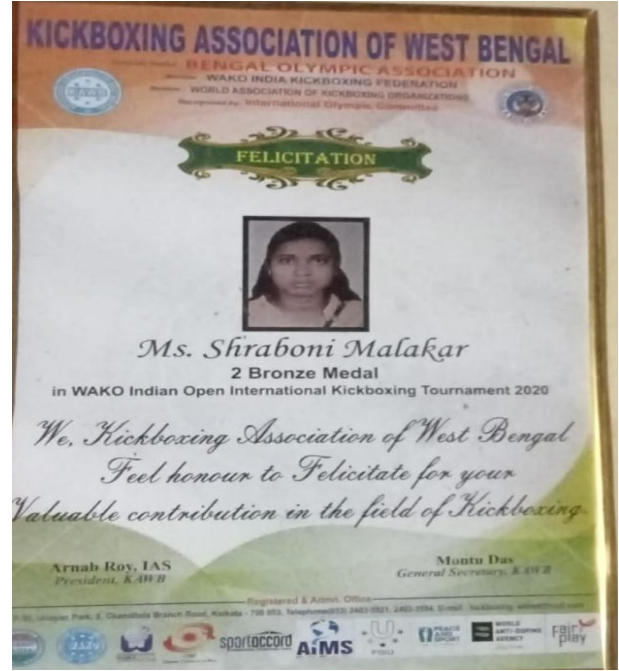

Kickboxing Association