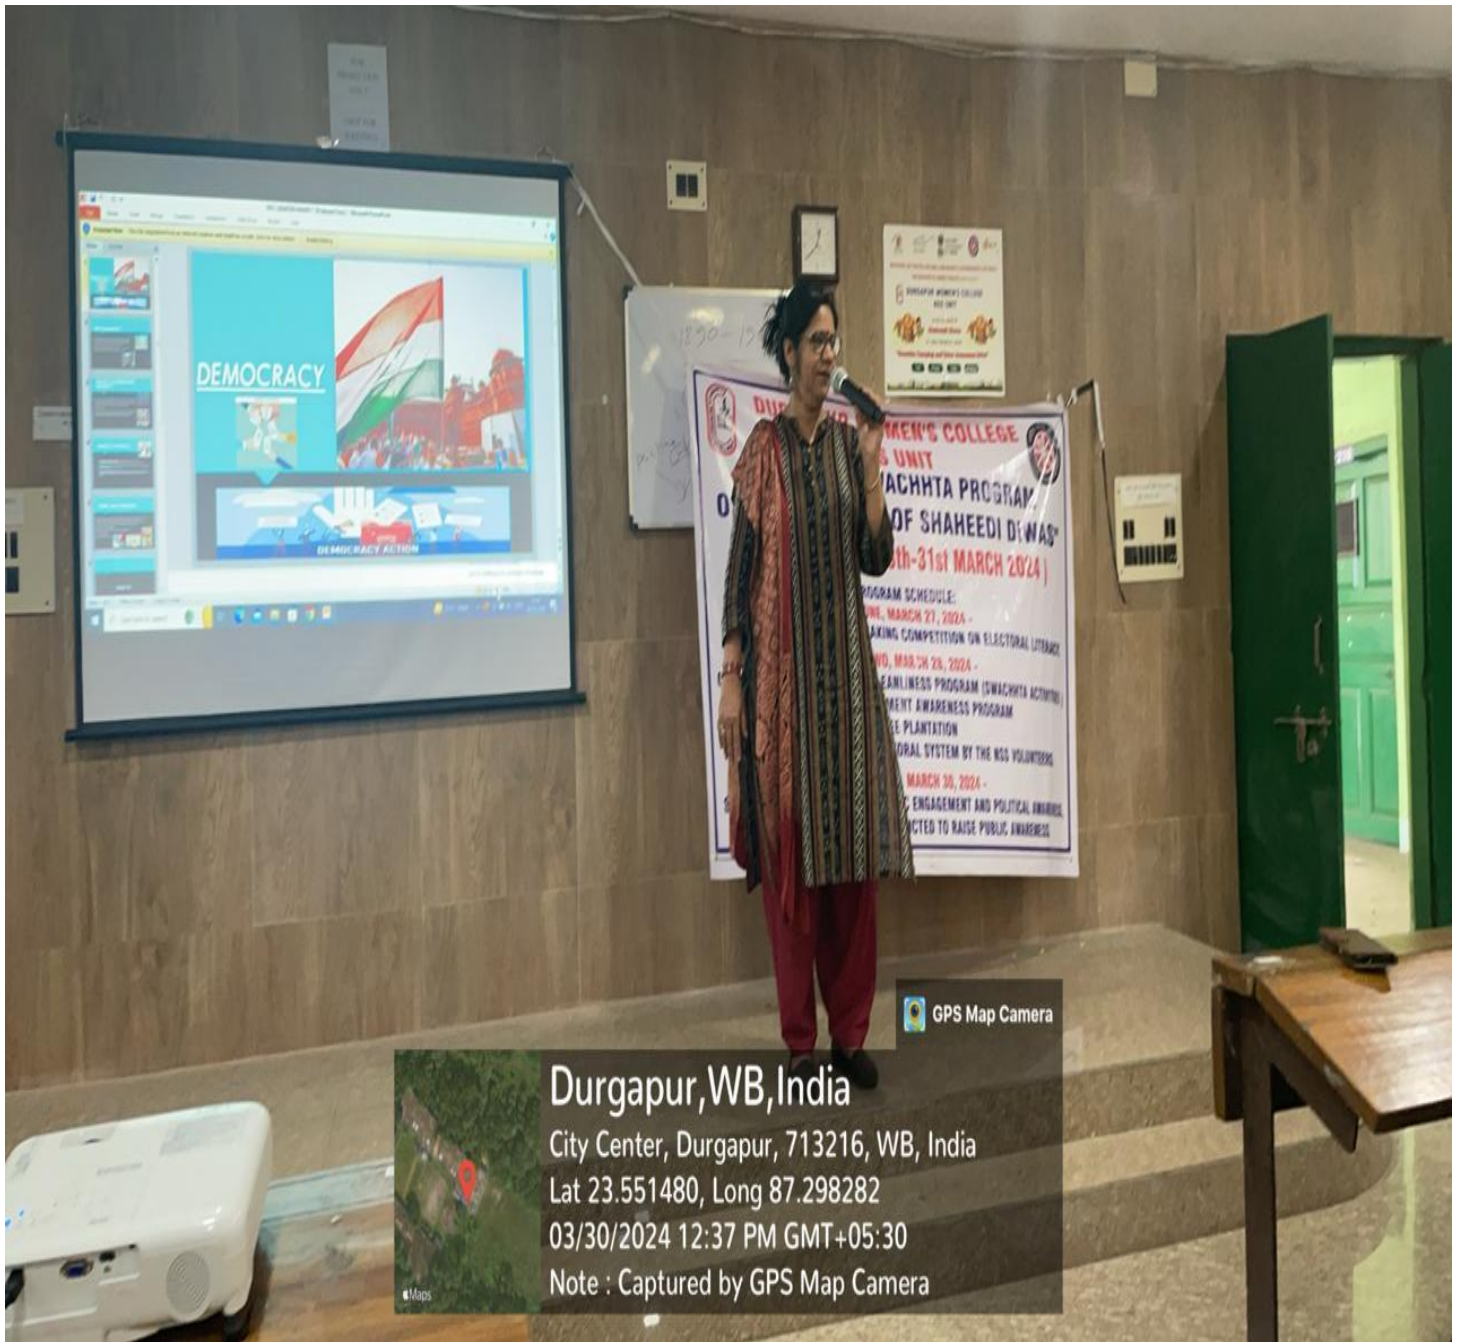

GPS Map Camera

Durgapur, WB, India
City Center, Durgapur, 713216, WB, India
Lat 23.551480, Long 87.298282
03/30/2024 12:37 PM GMT+05:30
Note : Captured by GPS Map Camera

MK
Dr. Mahananda Kanjilal
Principal
Durgapur Women's College