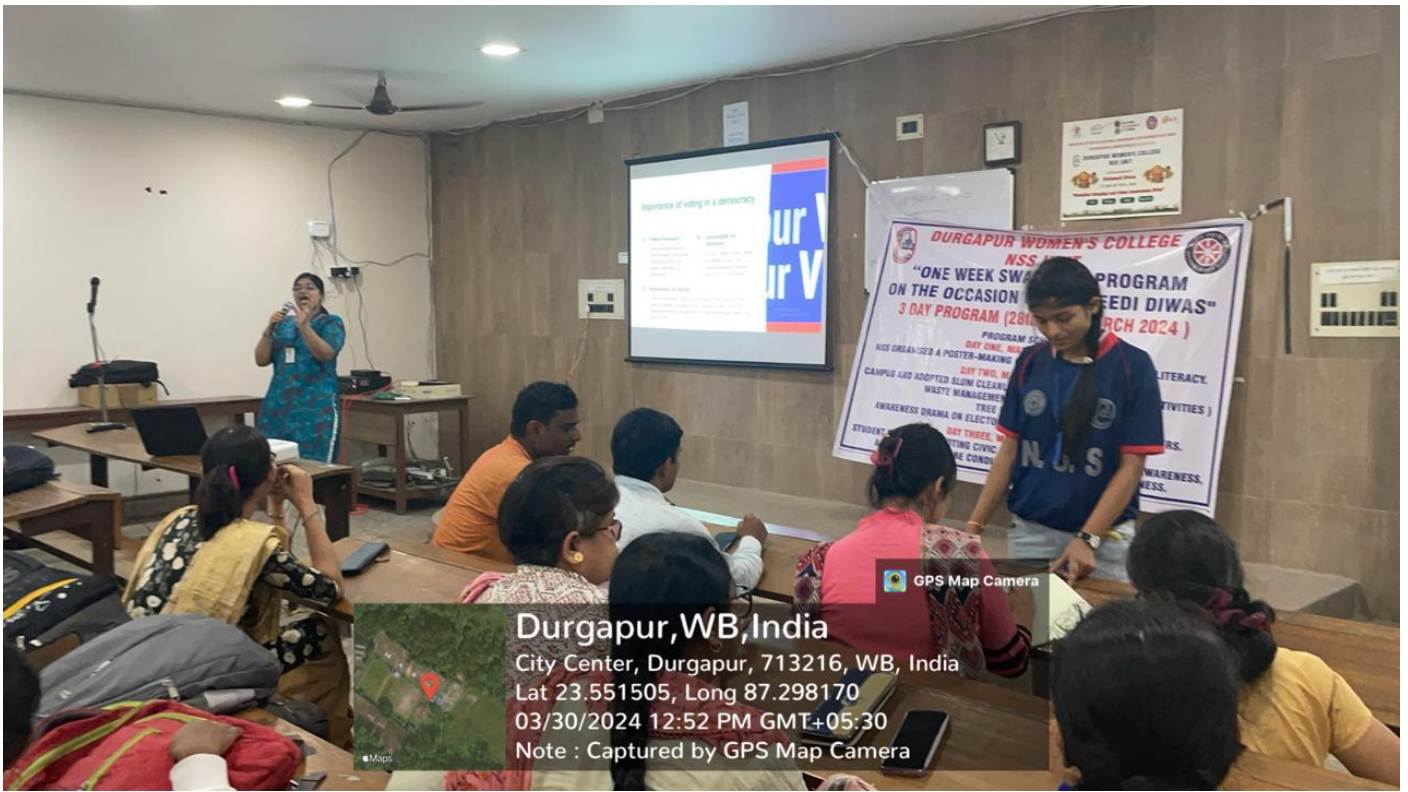

Dr. Mahananda Kanjilal
Principal
Durgapur Women's College