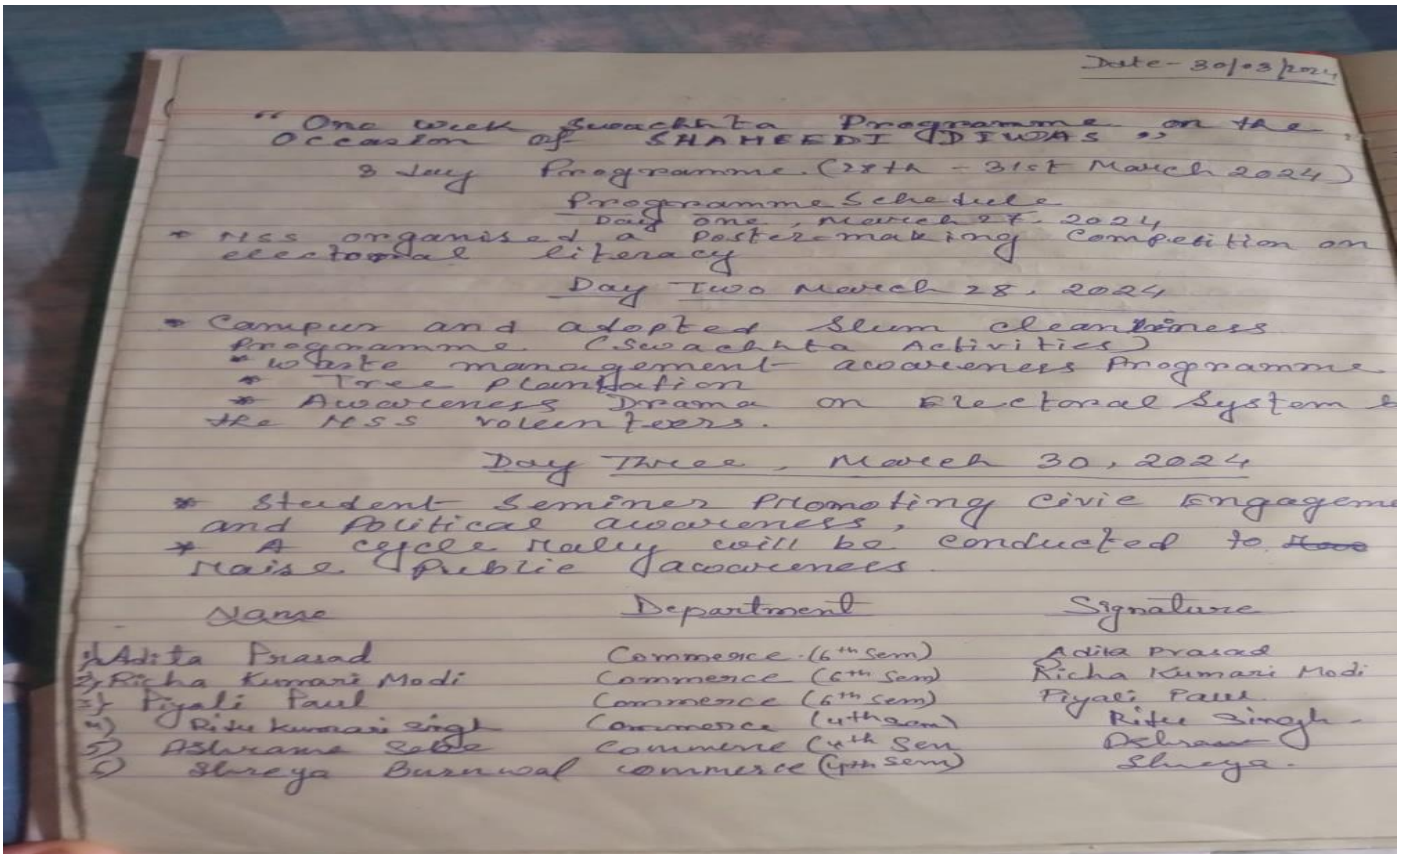

Dr. Mahananda Kanjilal
Principal
Durgapur Women's College