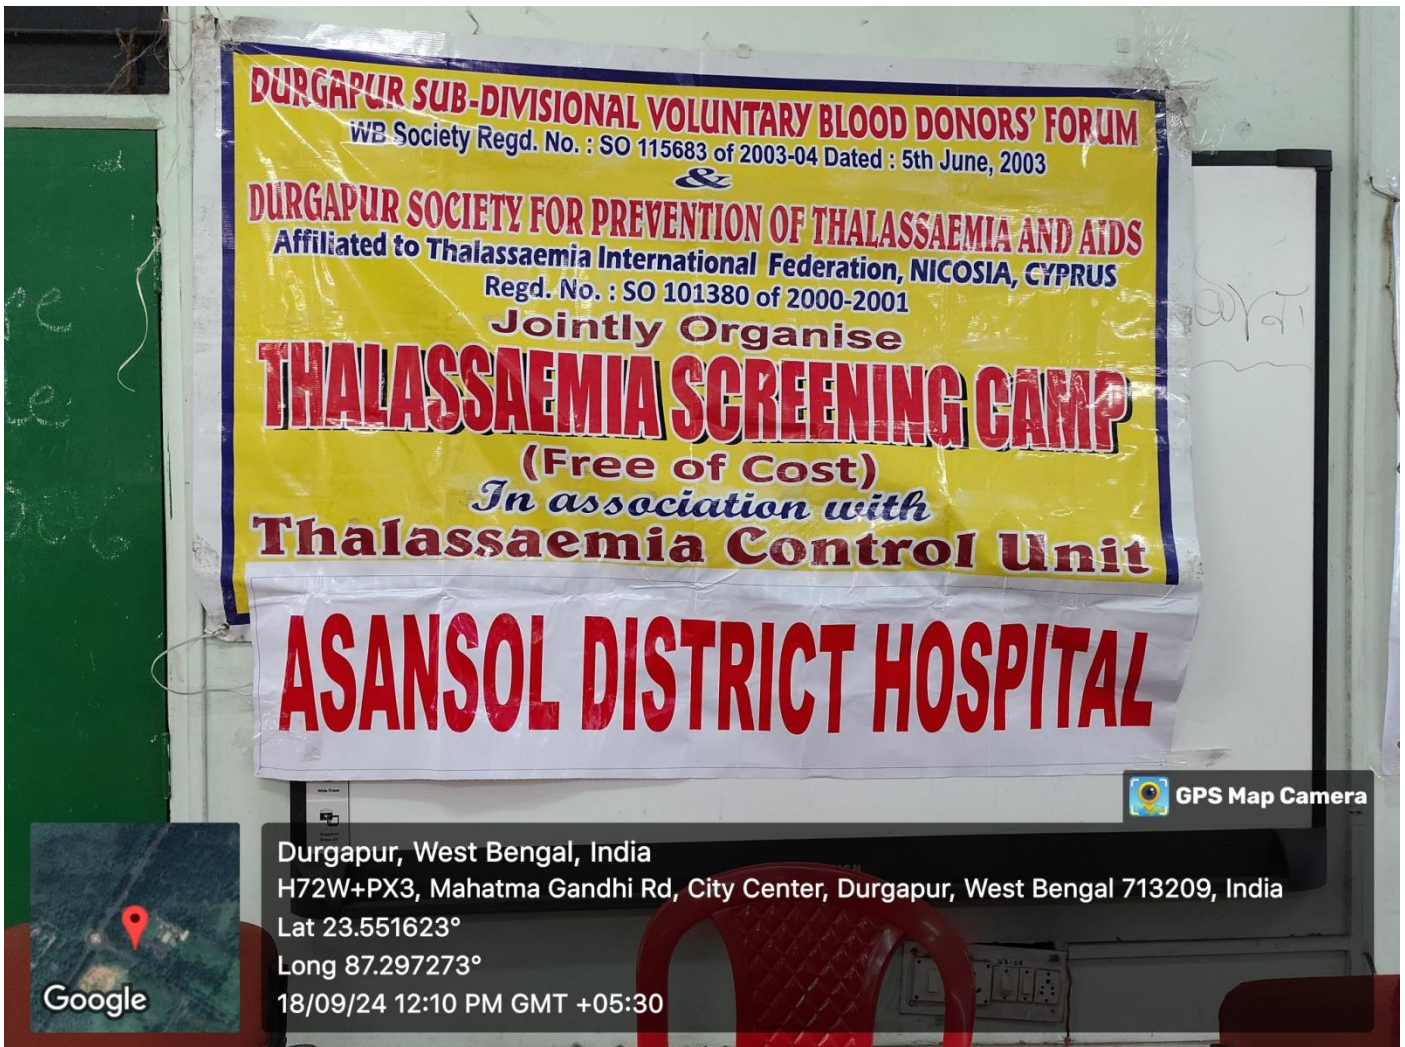

Dr. Mahananda Kanjilal
Principal
Durgapur Women's College