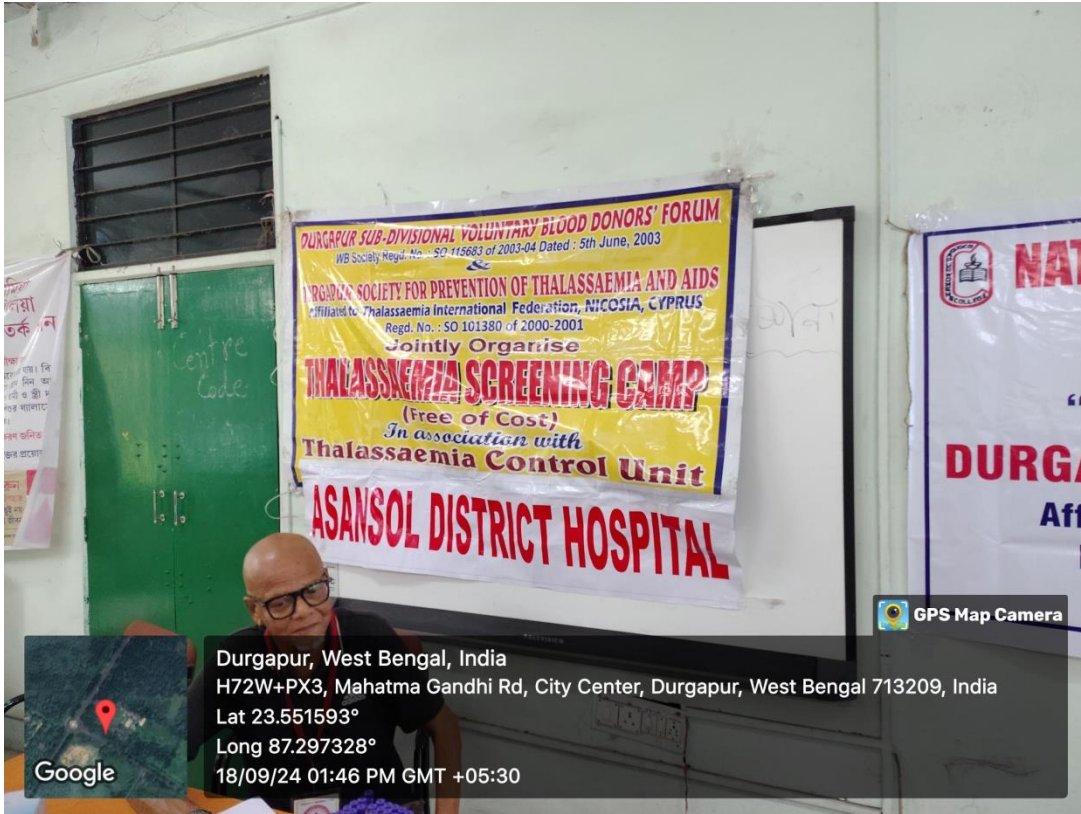

Durgapur, West Bengal, India
H72W+PX3, Mahatma Gandhi Rd, City Center, Durgapur, West Bengal 713209, India
Lat 23.551593°
Long 87.297328°
18/09/24 01:46 PM GMT +05:30

GPS Map Camera