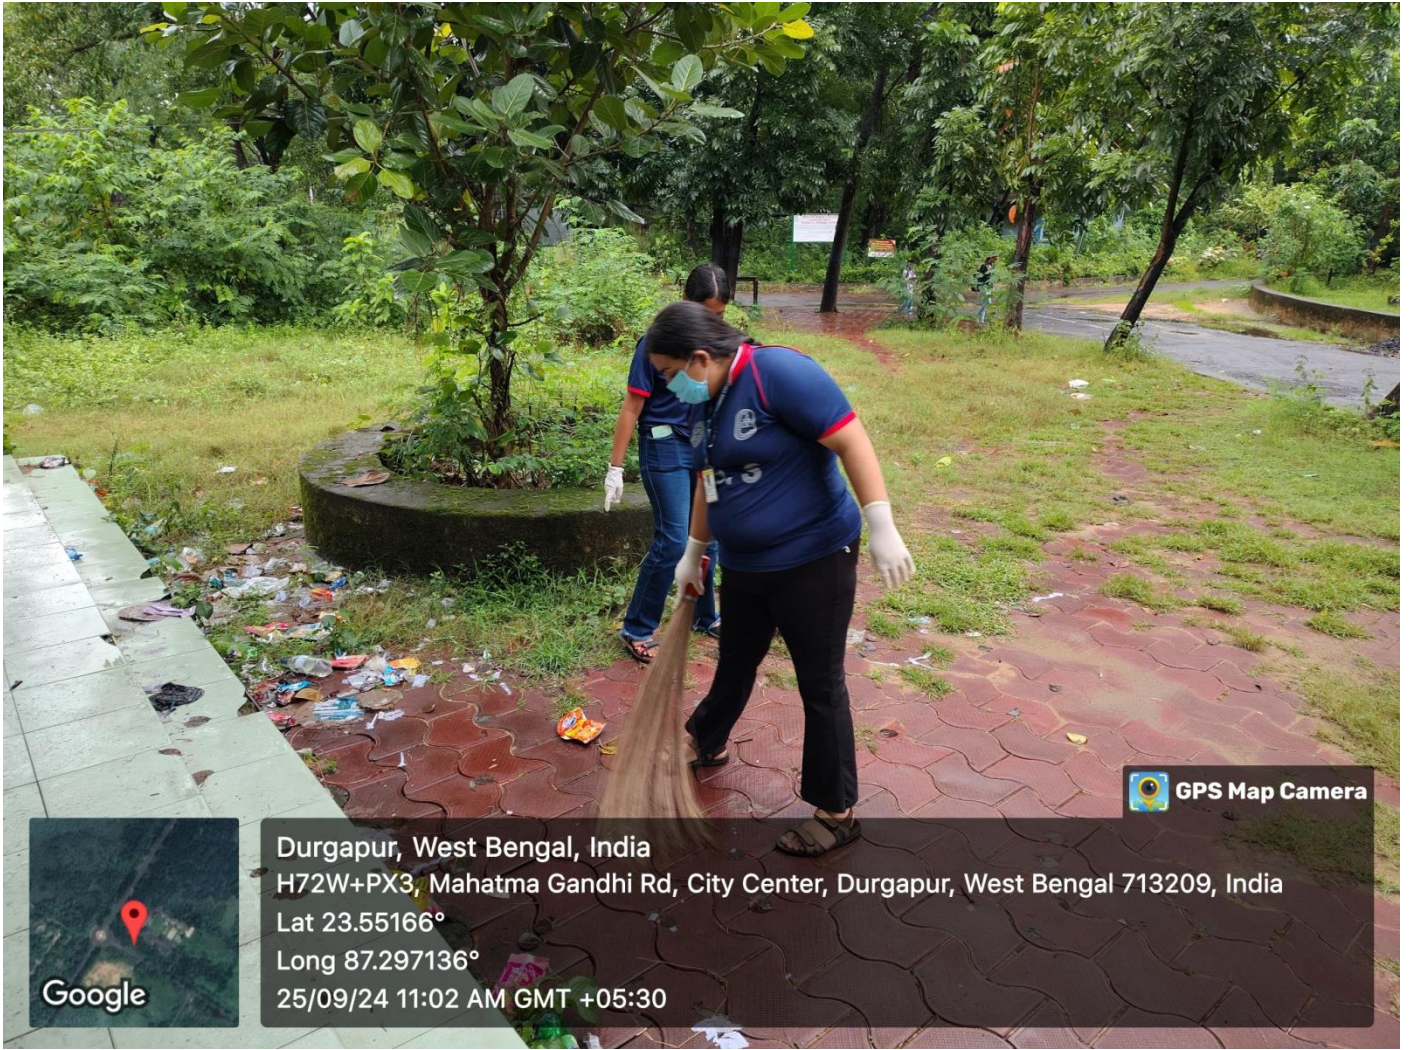

GPS Map Camera

Durgapur, West Bengal, India
H72W+PX3, Mahatma Gandhi Rd, City Center, Durgapur, West Bengal 713209, India
Lat 23.55166°
Long 87.297136°
25/09/24 11:02 AM GMT +05:30

Google

Dr. Mahananda Kanjilal
Principal
Durgapur Women's College